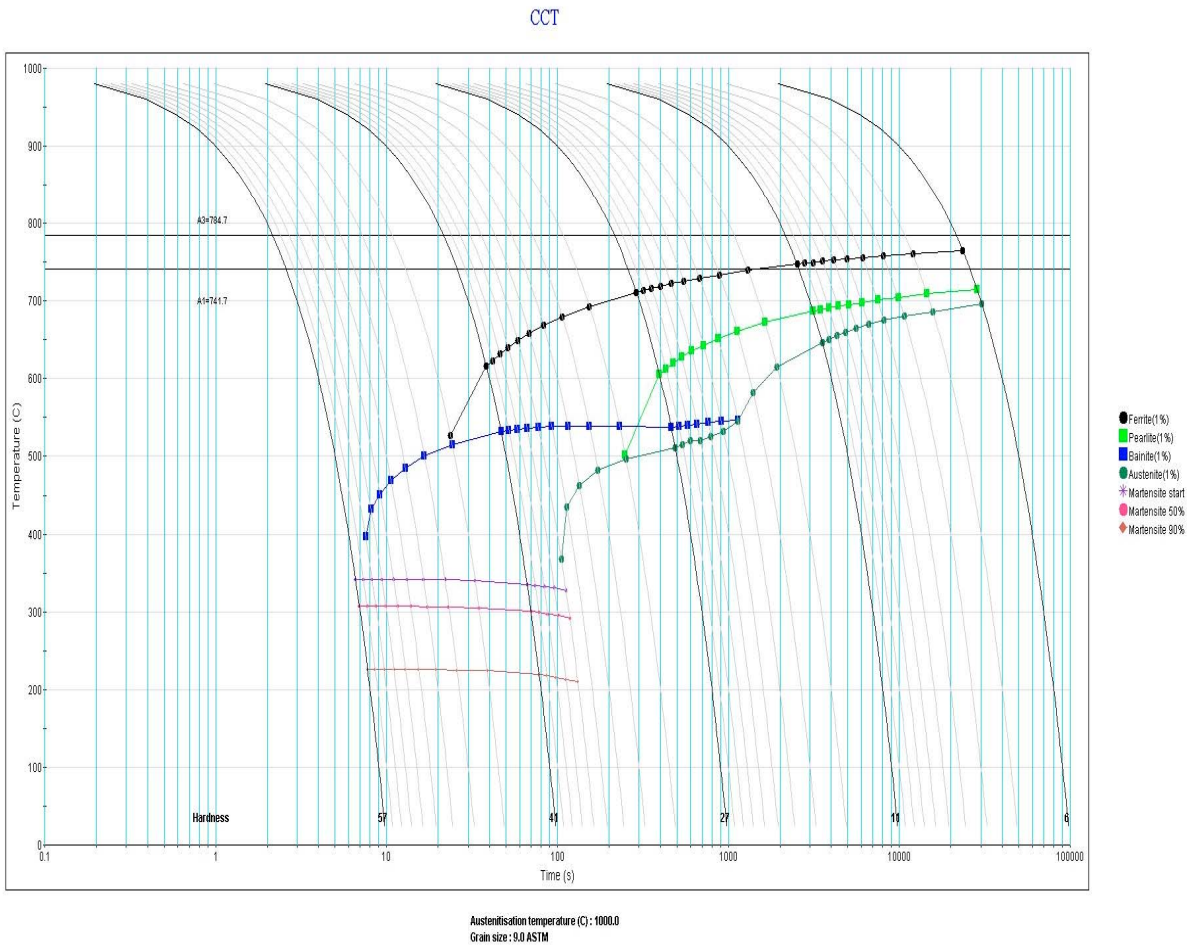

CCT and TTT Diagram Calculating Service

Price: 30.00 US \$/3 chemical compositions

[Buy Online Transformation Diagram](#)

Please choose Single Transformation Diagram button in the Order Online/Pricing page.

Computer program: JmatPro version 6.1

If you have any question please contact us by [E-mail](#).

Calculated CCT diagram for the AISI 4140 steel.