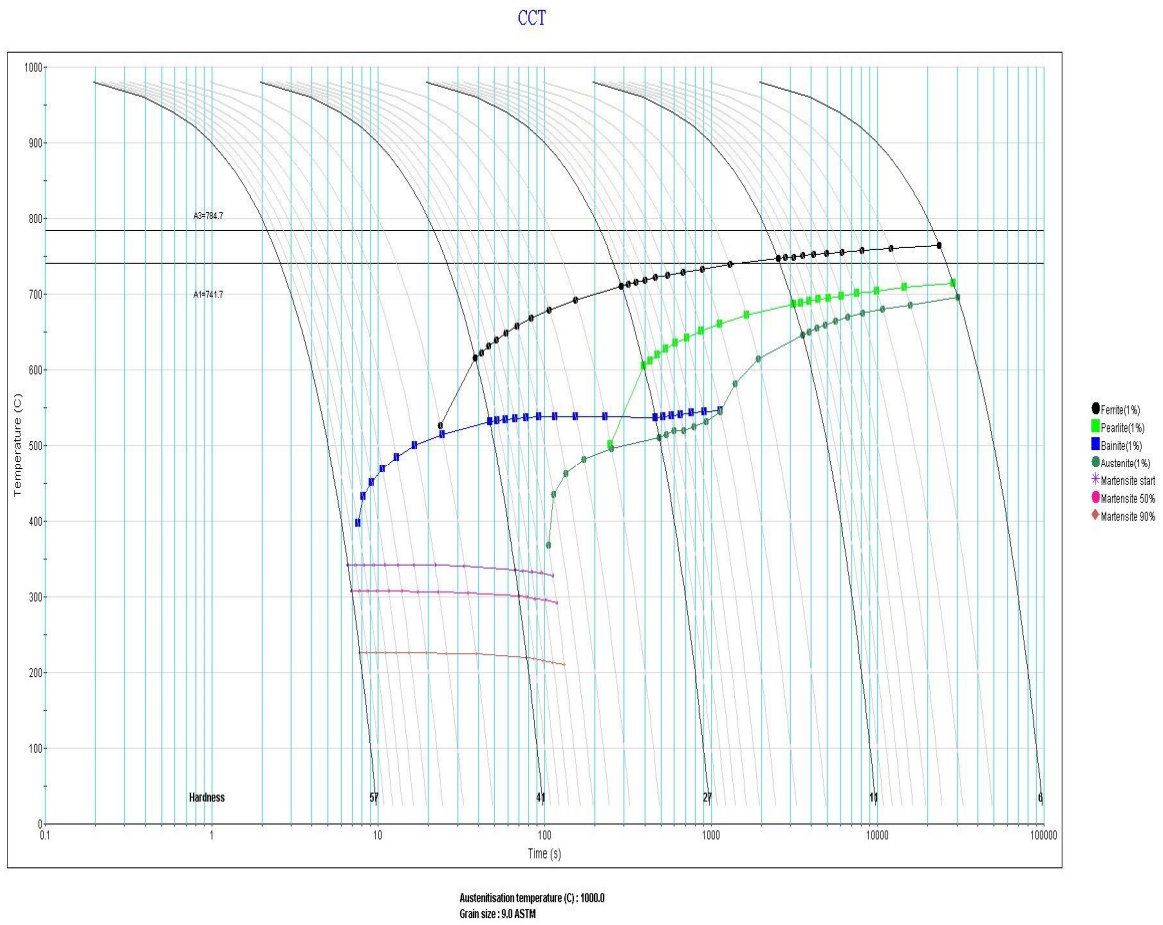

# CCT and TTT Diagram Calculating Service

Price: 30.00 US \$/3 chemical compositions

[Buy Online Transformation Diagram](#)

Please choose Single Transformation Diagram button in the Order Online/Pricing page.

If you have any question please contact us by [E-mail](#).

Calculated CCT diagram for the AISI 4140 steel.