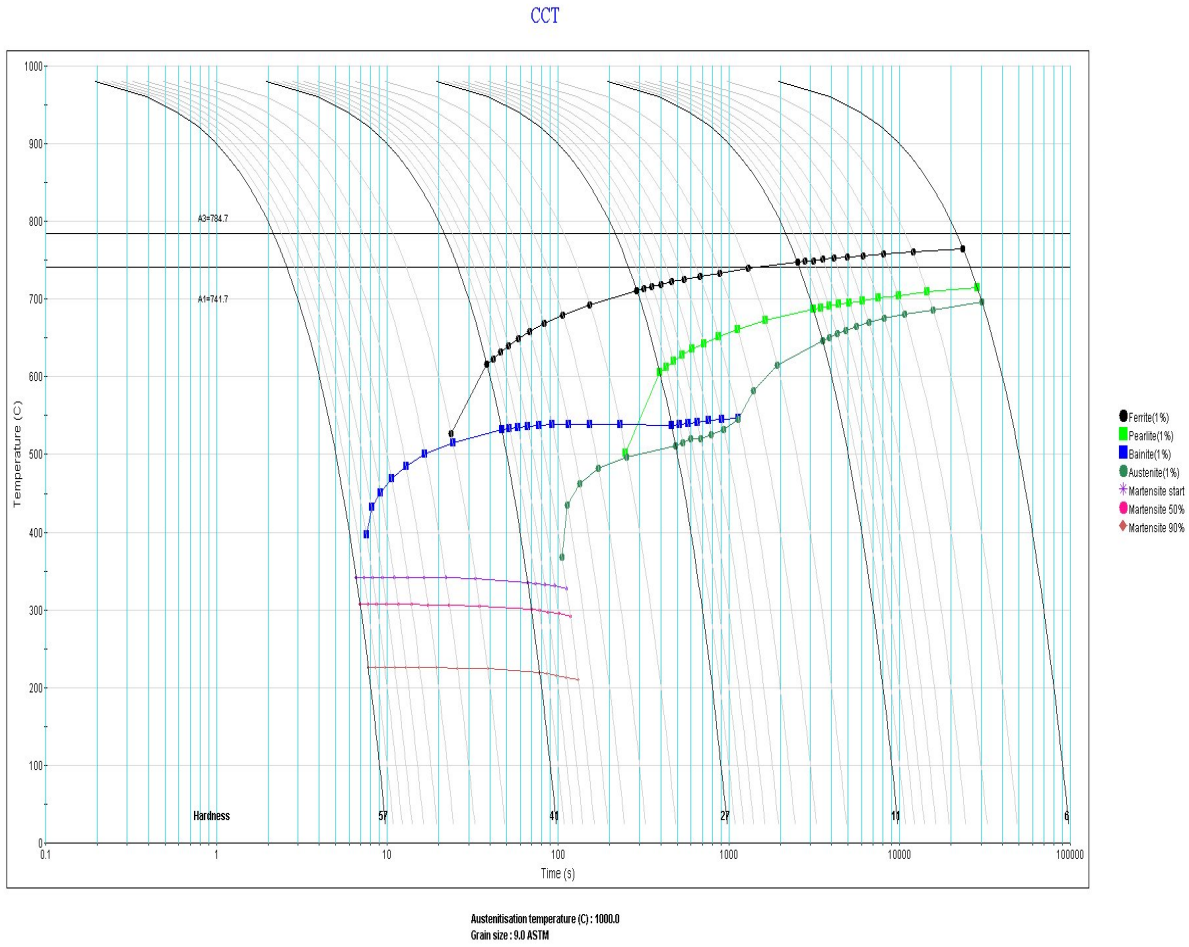

CCT and TTT Diagram Calculating Service

Price: 20.00 US \$/3 chemical compositions

[Buy Online Transformation Diagram](#)

Please choose Single Transformation Diagram button in the Order Online/Pricing page.

If you have any question please contact us by [E-mail](#).

Calculated CCT diagram for the AISI 4140 steel.